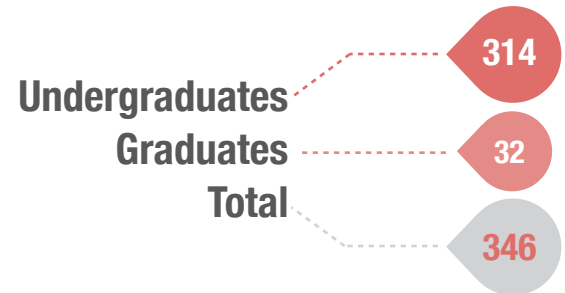

STUDENT PROFILE

SUMMER 2017

TOTAL ENROLLMENT

FULL-TIME EQUIVALENT

CREDIT HOURS

UNDERGRADUATES

GRADUATES

UNDERGRADUATES