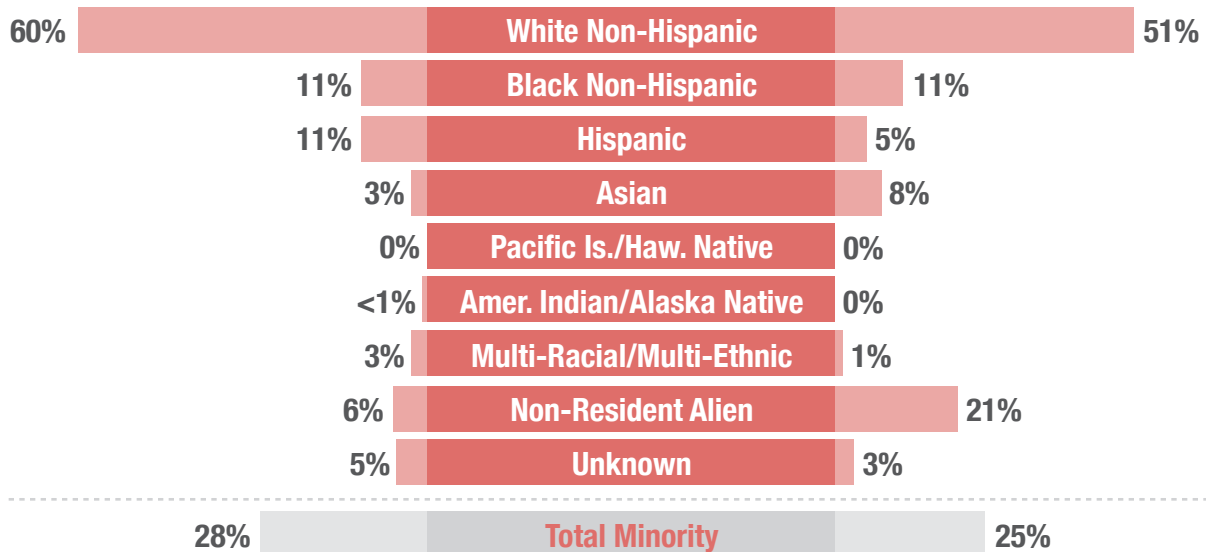

STUDENT PROFILE

SUMMER 2017

TOTAL ENROLLMENT

FULL-TIME EQUIVALENT

CREDIT HOURS

UNDERGRADUATES

GRADUATES

UNDERGRADUATES