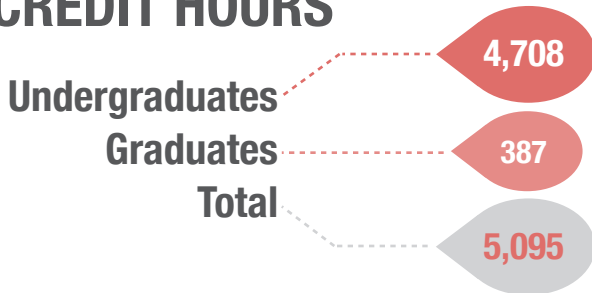

STUDENT PROFILE

SUMMER 2017

TOTAL ENROLLMENT

FULL-TIME EQUIVALENT

CREDIT HOURS

UNDERGRADUATES

GRADUATES

UNDERGRADUATES