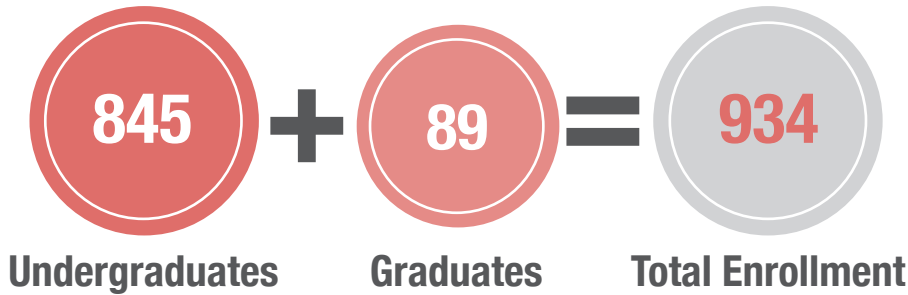

STUDENT PROFILE

SUMMER 2017

TOTAL ENROLLMENT

FULL-TIME EQUIVALENT

CREDIT HOURS

UNDERGRADUATES

GRADUATES

UNDERGRADUATES