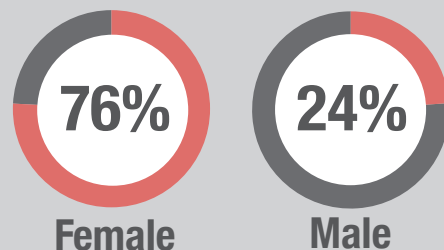

STUDENT PROFILE

SUMMER 2017

TOTAL ENROLLMENT

FULL-TIME EQUIVALENT

CREDIT HOURS

UNDERGRADUATES

GRADUATES

UNDERGRADUATES

GRADUATES