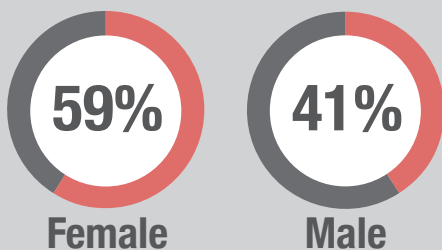

STUDENT PROFILE

SUMMER 2017

TOTAL ENROLLMENT

FULL-TIME EQUIVALENT

CREDIT HOURS

UNDERGRADUATES

GRADUATES

UNDERGRADUATES