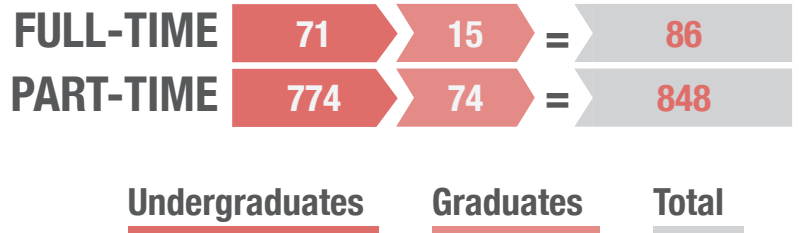

STUDENT PROFILE

SUMMER 2017

TOTAL ENROLLMENT

FULL-TIME EQUIVALENT

CREDIT HOURS

UNDERGRADUATES

GRADUATES

UNDERGRADUATES