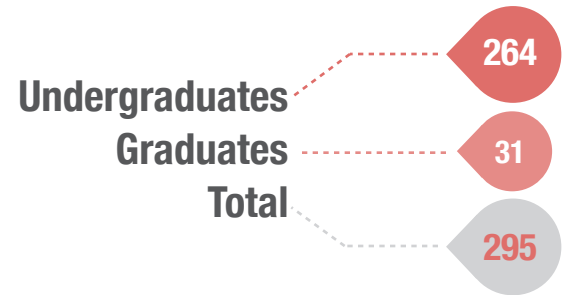

STUDENT PROFILE

SUMMER 2018

TOTAL ENROLLMENT

FULL-TIME EQUIVALENT

CREDIT HOURS

UNDERGRADUATES

GRADUATES

UNDERGRADUATES