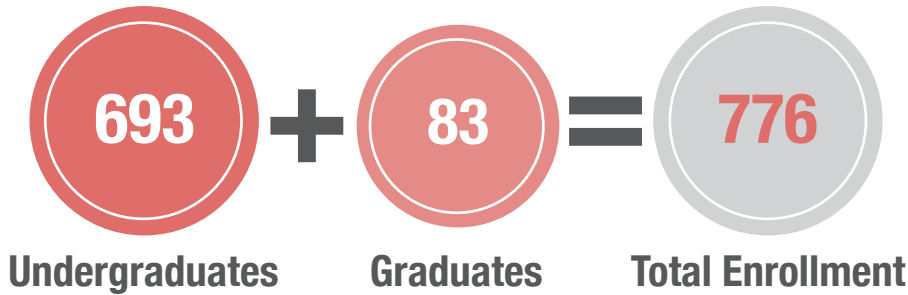

STUDENT PROFILE

SUMMER 2018

TOTAL ENROLLMENT

FULL-TIME EQUIVALENT

CREDIT HOURS

UNDERGRADUATES

GRADUATES

UNDERGRADUATES