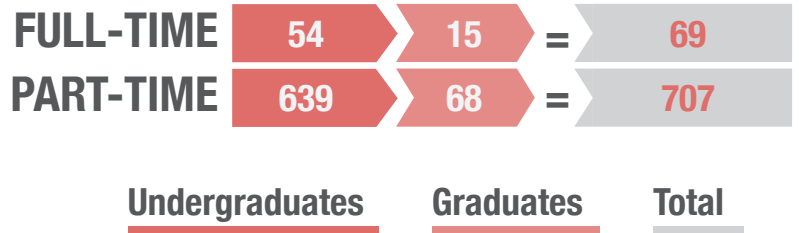

STUDENT PROFILE

SUMMER 2018

TOTAL ENROLLMENT

FULL-TIME EQUIVALENT

CREDIT HOURS

UNDERGRADUATES

GRADUATES

UNDERGRADUATES