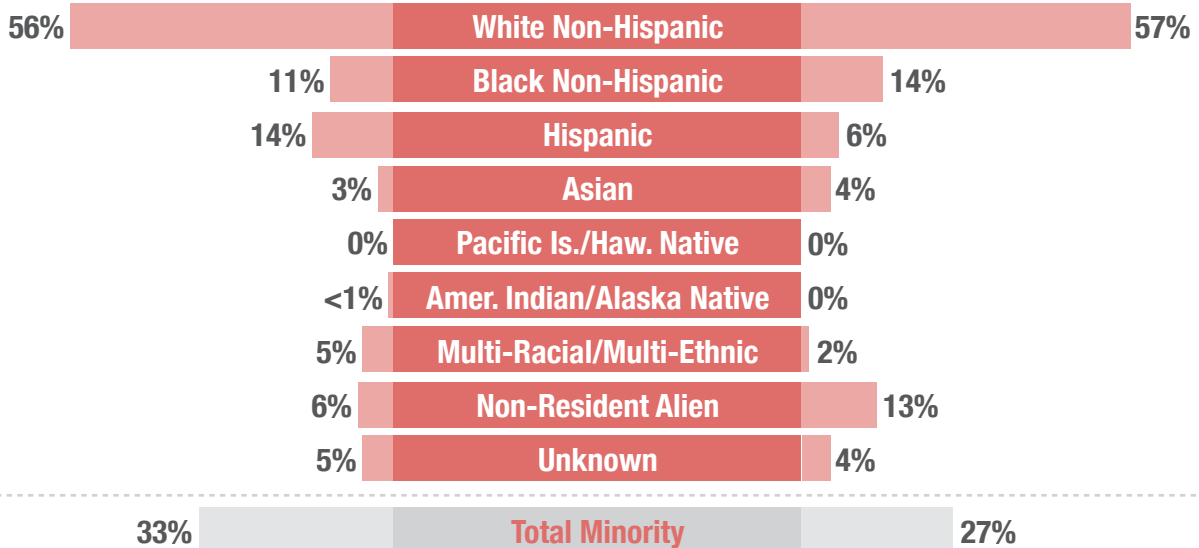

STUDENT PROFILE

SUMMER 2018

TOTAL ENROLLMENT

FULL-TIME EQUIVALENT

CREDIT HOURS

UNDERGRADUATES

GRADUATES

UNDERGRADUATES