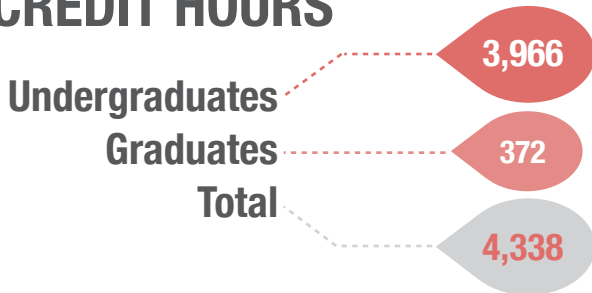

STUDENT PROFILE

SUMMER 2018

TOTAL ENROLLMENT

FULL-TIME EQUIVALENT

CREDIT HOURS

UNDERGRADUATES

GRADUATES

UNDERGRADUATES