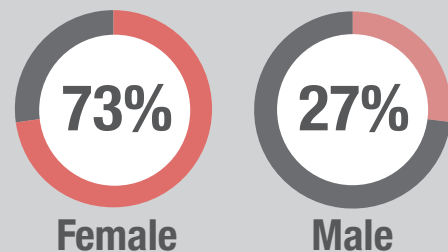

STUDENT PROFILE

SUMMER 2018

TOTAL ENROLLMENT

FULL-TIME EQUIVALENT

CREDIT HOURS

UNDERGRADUATES

GRADUATES

UNDERGRADUATES

GRADUATES