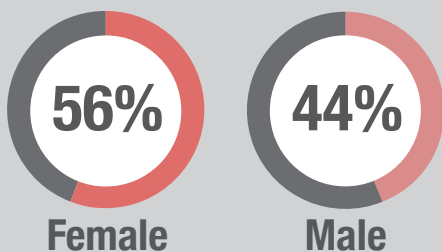

STUDENT PROFILE

SUMMER 2018

TOTAL ENROLLMENT

FULL-TIME EQUIVALENT

CREDIT HOURS

UNDERGRADUATES

GRADUATES

UNDERGRADUATES