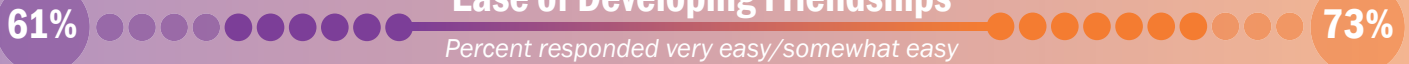

Ease of Developing Friendships