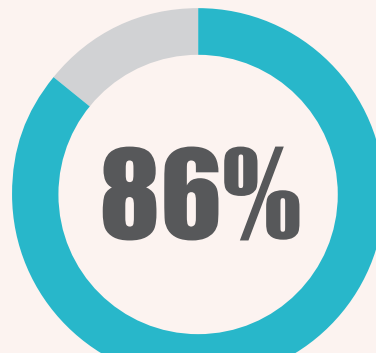

# Alumni Employment

Class of 2018: One year out of Columbia

*Survey of undergraduate & graduate students*

Columbia  
COLLEGE CHICAGO

Institutional  
Effectiveness

**Employed full-  
or part-time**